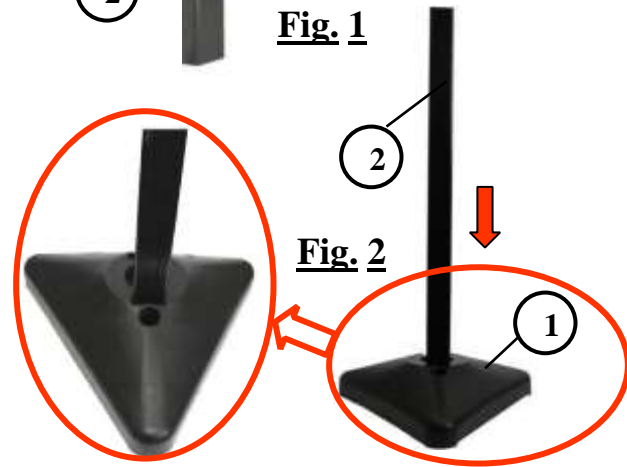

Reactive Target System LTD.

Static Target

USER MANUAL

www.fab-defense.com

43, Yakov Olamy St. Mishmar Hashiva, ISRAEL 50297

Tel: +972 3 960 3399 | Fax: +972 3 960 3312

Parts List (Fig 1)

1. Target Base
2. Rectangular Pole
3. Self-Healing Bowling Target

Step 1. Insert the Rectangular Pole (2) into the Target Base (1) as shown in Fig. 2.

Step 2. Place the Bowling Target (3) on the Rectangular Pole as shown in Fig. 3.