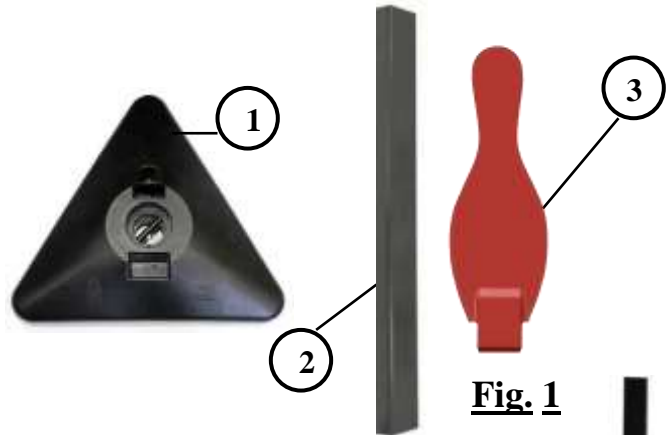

Reactive Target System LTD.

Static Target

USER MANUAL

www.fab-defense.com

43, Yakov Olamy St. Mishmar Hashiva, ISRAEL 50297

Tel: +972 3 960 3399 | Fax: +972 3 960 3312

Parts List (Fig 1)

1. Target Base
2. Rectangular Pole
3. Self-Healing Bowling Target

Step 1. Insert the Rectangular Pole (2) into the Target Base (1) as shown in Fig. 2.

Step 2. Place the Bowling Target (3) on the Rectangular Pole as shown in Fig. 3.