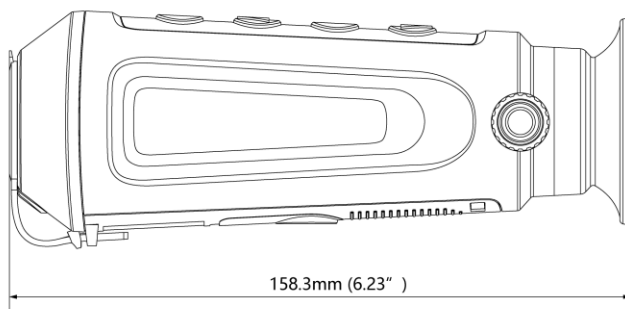

Detection Range Table

* The table is only for reference, the performance may vary from camera to camera.

Wide Range Coverage

There is range limit for detecting, recognizing, and identifying human/vehicle targets.

Detection Range (Vehicles: 1.4 × 4.0 m)	Detection Range (Humans: 1.8 × 0.5 m)	Recognition Range (Vehicles: 1.4 × 4.0 m)	Recognition Range (Humans: 1.8 × 0.5 m)	Identification Range (Vehicles: 1.4 × 4.0 m)	Identification Range (Humans: 1.8 × 0.5 m)
559 m	182 m	140 m	46 m	70 m	23 m

Available Model

DS-2TS01-06XF/W

Dimension