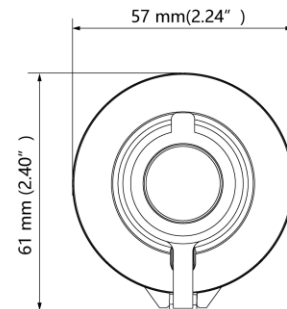

Specification

Thermal Module	
Image Sensor	Vanadium Oxide Uncooled Focal Plane Arrays
Max. Resolution	160 × 120
Pixel Interval	17 μm
Response Waveband	8 μm to 14 μm
NETD	less than 35 mk (@25°C), F#=1.0
Lens (Focal Length)	6.2 mm
Field of View	24.7° × 18.7° (H × V)
Digital Zoom	1 ×, 2 ×, 4 ×
Aperture	F1.1
Magnification	0.6 to 2.4
Image Display	
Monitor	0.2 inch, LCOS, 720 × 540
FFC (Flat Field Correction)	Auto, Manual, External Correction
Palettes	Black Hot, White Hot, Red Hot, Fusion
Frame Frequency	50 Hz
Smart Function	
Highest Temperature Spot Tracking	Yes
Wi-Fi Hot Spot	Yes
Standby Mode	Yes
System	
Storage	Built-in memory module (8 GB)
Record Video	Yes
Capture Snapshot	Yes
Power Supply	
Battery Type	Lithium Battery
Battery Operating Time	10 hours continuous running with CVBS and Wi-Fi hot spot off (@25°C) 7.5 hours continuous running with CVBS and Wi-Fi hot spot on (@25°C)
Battery Capacity Display	Yes
General	
Power	5 VDC/2 A, 1.5 W, Type-C Interface
Working Temperature	-20 °C to 55 °C (-4 °F to 131 °F)
Protection Level	IP67
Dimension	158.3 mm × 61 mm × 57 mm (6.23" × 2.40" × 2.24")
Weight	250 g (0.55 lb)

Available Model

DS-2TS01-06XF/W

Dimension

Distributed by

**HIKVISION®****Headquarters**

No.555 Qianmo Road, Binjiang District,
Hangzhou 310051, China
T +86-571-8807-5998
overseasbusiness@hikvision.com

Hikvision USA
T +1-909-895-0400
sales.usa@hikvision.com